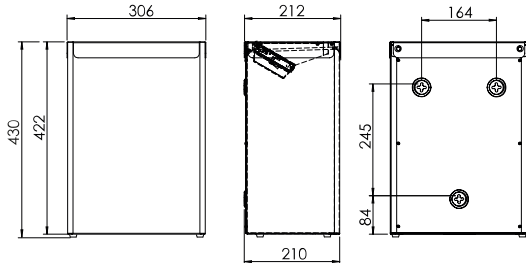

## OBU 25

Maße in mm - Dimensions in mm

### Technical data

Waste bin type:	open waste bin
Housing:	Stainless steel, brushed with Anti-Fingerprint-Coating (Steel Touch)
Filling volume (liter):	25 liter
Mounting:	Wall mounting with 3 screws and wall plugs
Cleaning:	manual wipe disinfection, not dishwashersafe, not autoclavable
Warranty:	5 years
Net weight:	5.03 kg
Dimensions (W x H x D) in mm:	306x430x212